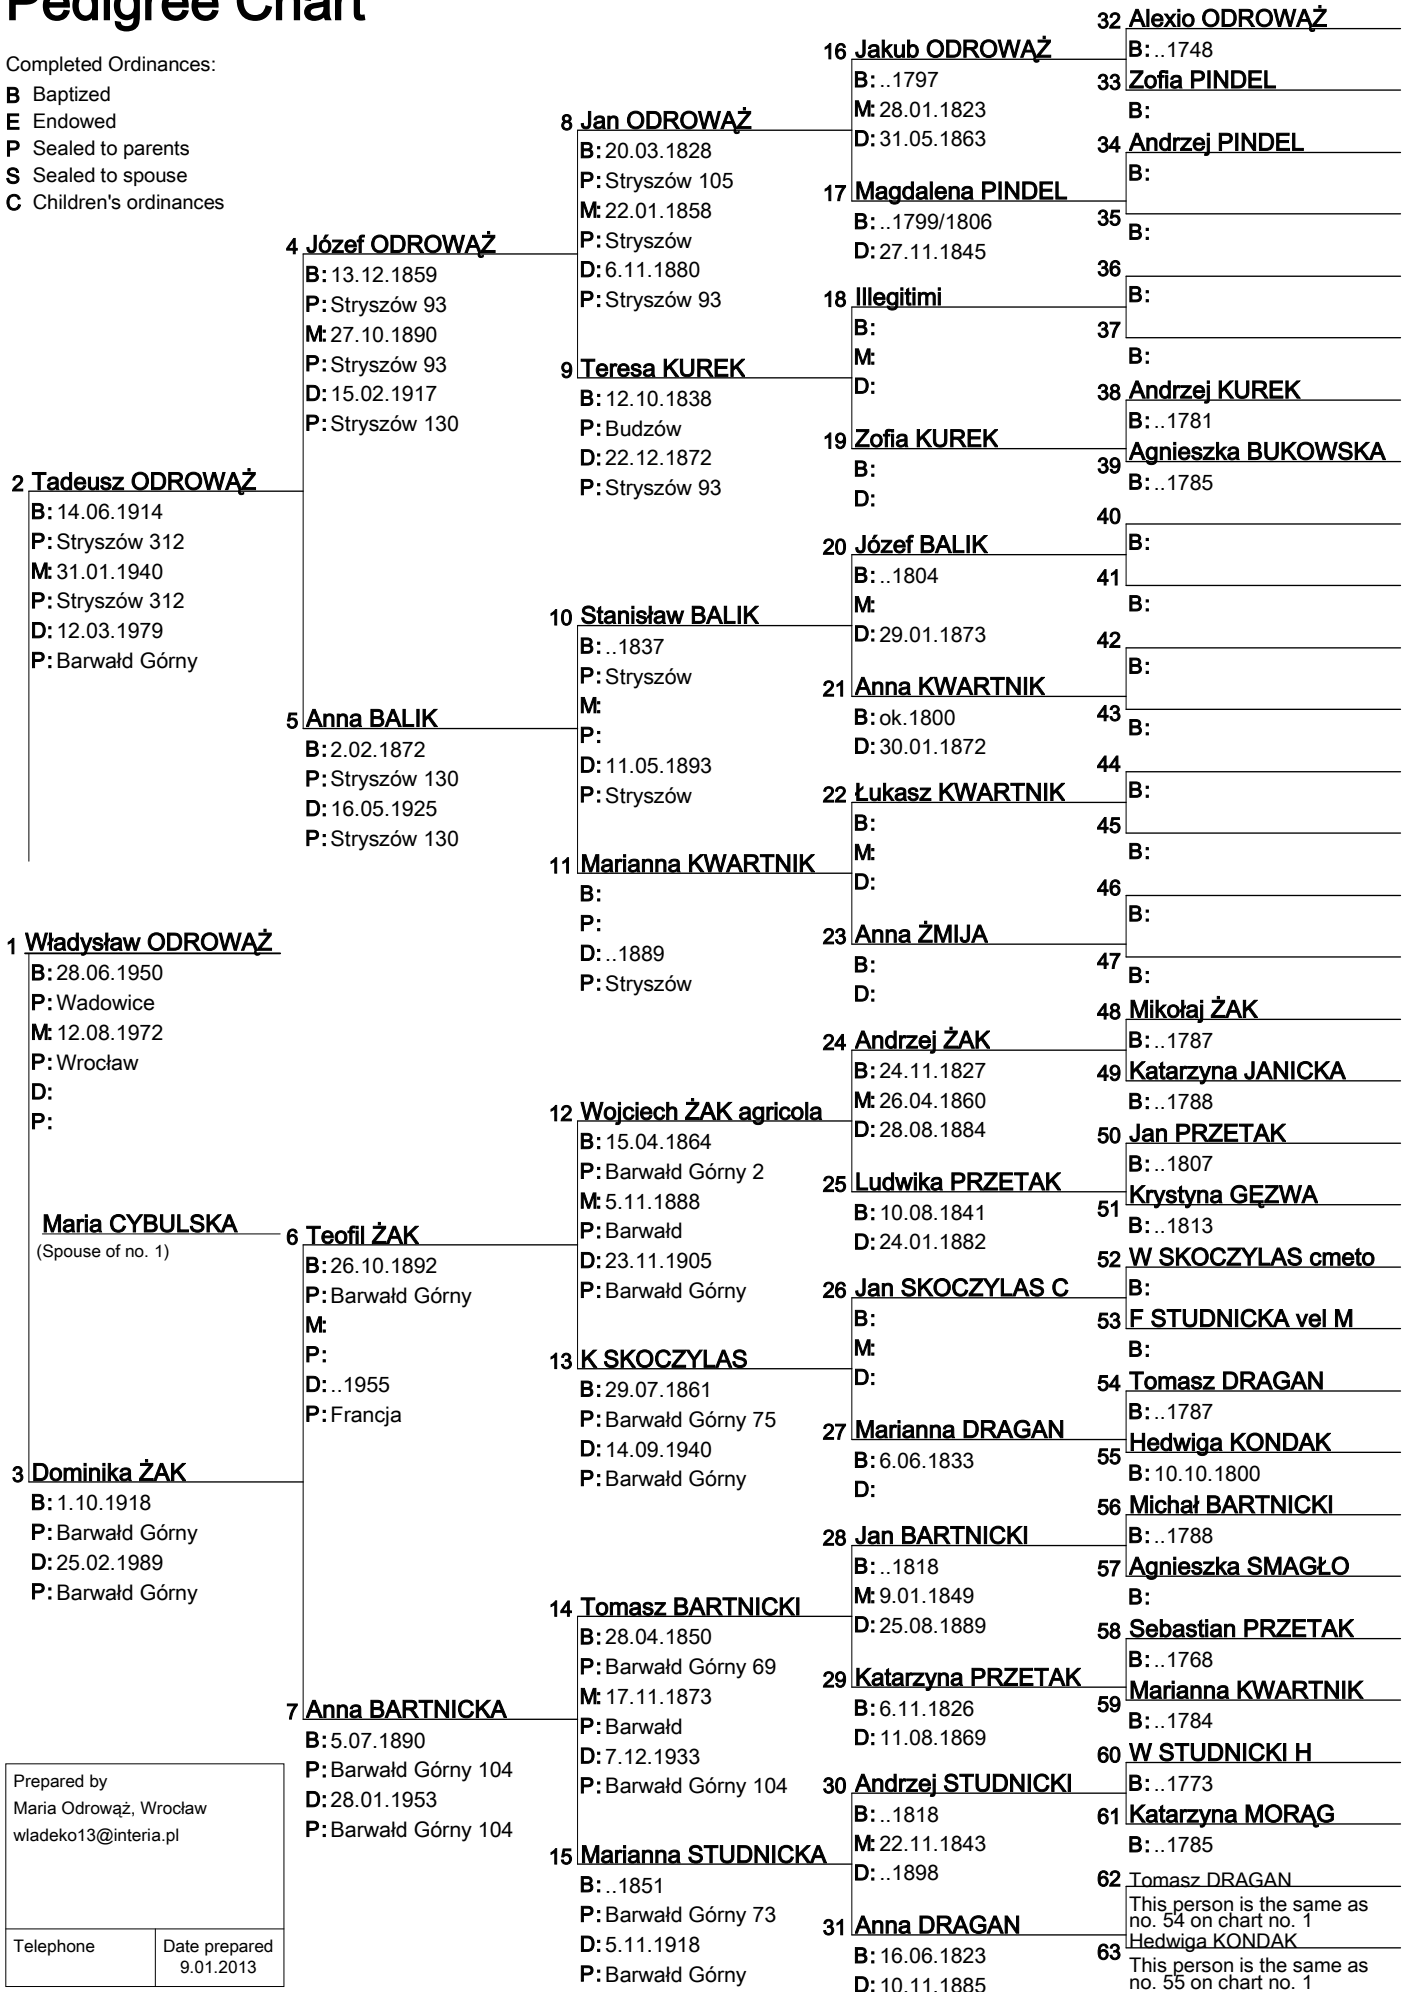

# Pedigree Chart

Completed Ordinances:

- B** Baptized  
**E** Endowed  
**P** Sealed to parents  
**S** Sealed to spouse  
**C** Children's ordinances

Prepared by  
 Maria Odroważ, Wrocław  
 wladeko13@interia.pl

Telephone      Date prepared  
 9.01.2013